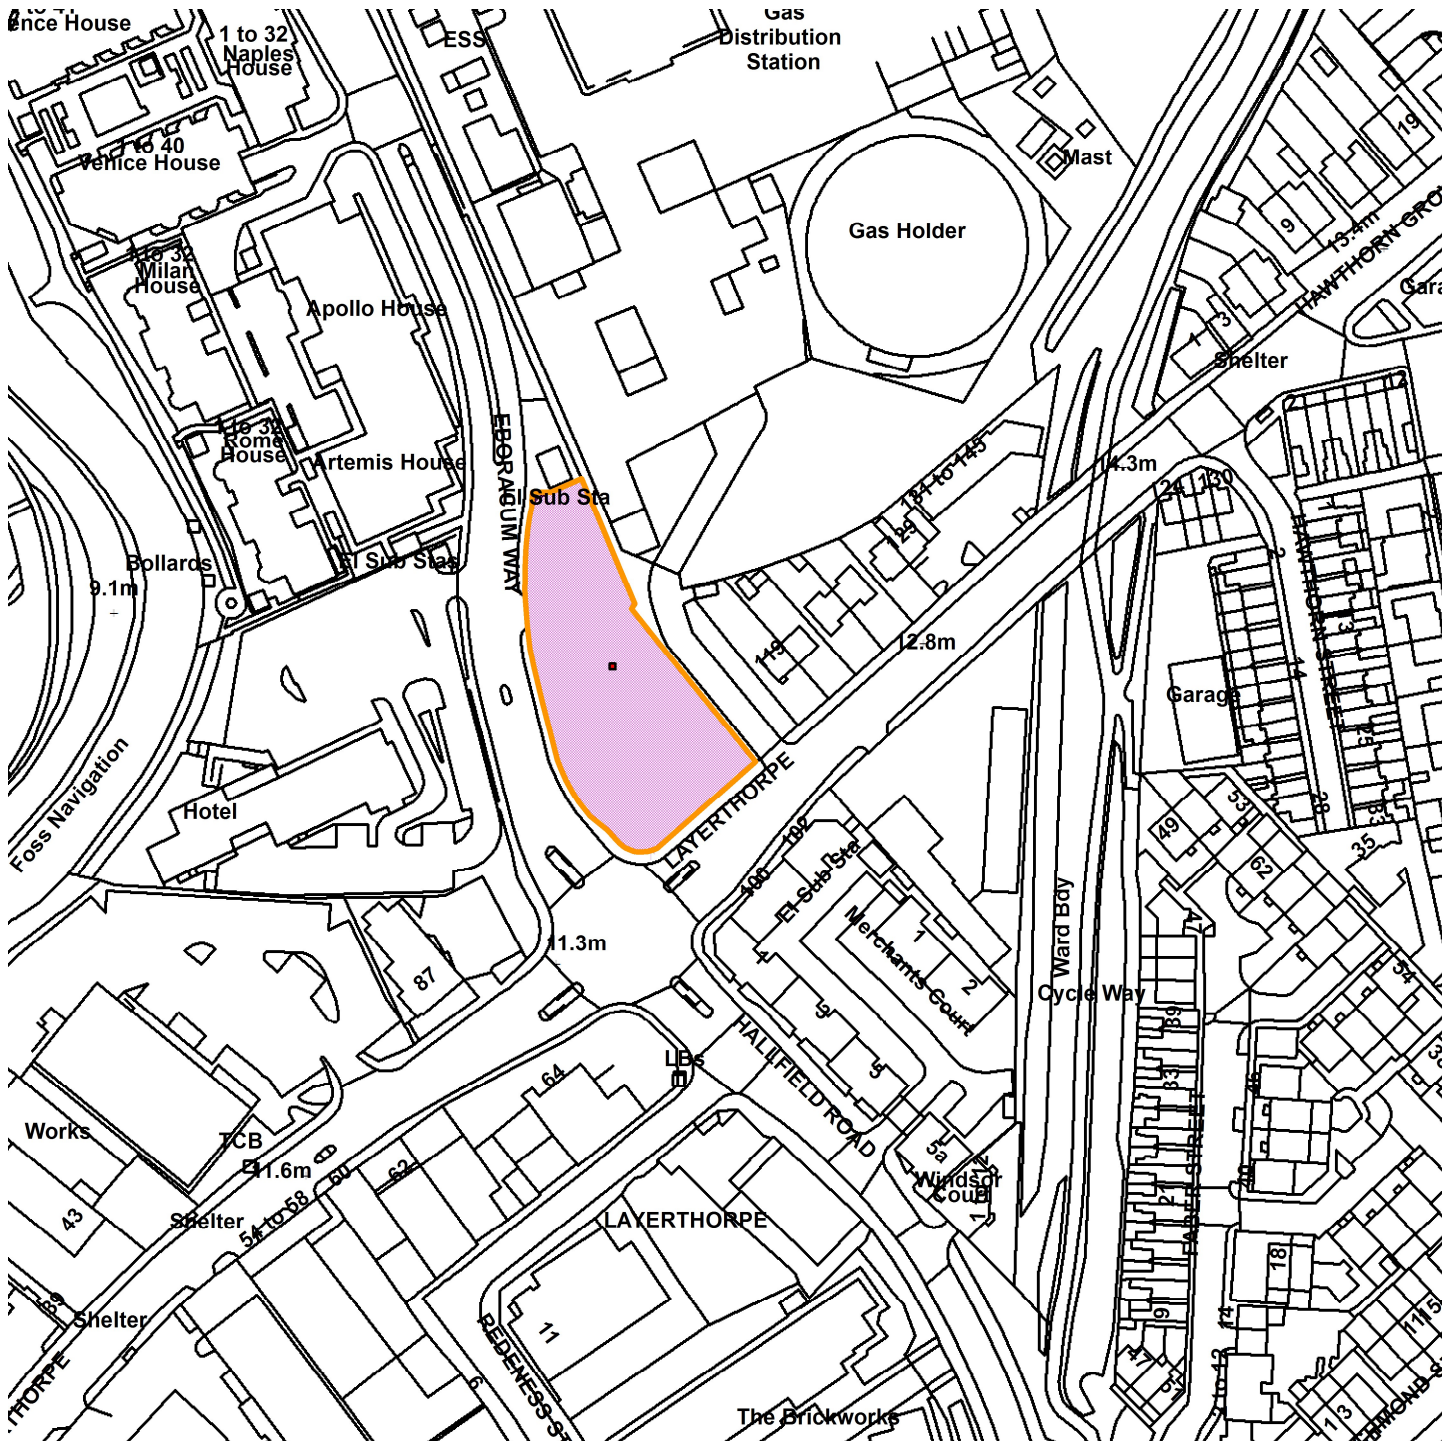

19/01467/FULM

Proposed Student Accommodation, Layerthorpe, York

GIS by ESRI (UK)

Scale : 1:1733

Reproduced from the Ordnance Survey map with the permission of the Controller of Her Majesty's Stationery Office © Crown Copyright 2000.

Unauthorised reproduction infringes Crown Copyright and may lead to prosecution or civil proceedings.

Organisation	City of York Council
Department	Economy & Place
Comments	Site Location Plan
Date	07 January 2020
SLA Number	